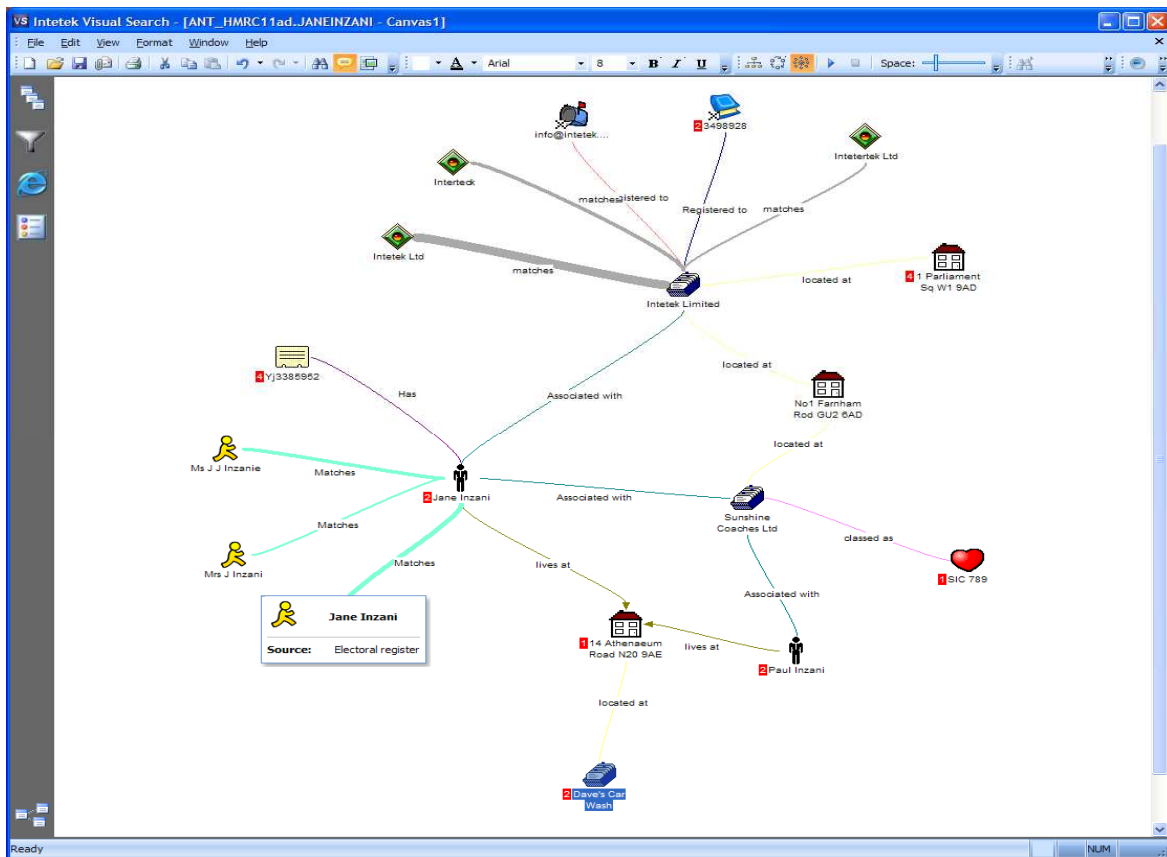

Bring MDM to life with Visual Search

Introduction

One of the main challenges for Master Data Management vendors is that their solutions tend to be “headless”, making it difficult to fully demonstrate the value of the solution.

MDM vendors are able to point to the power of their data matching or entity linking algorithms but find it more difficult to show the results in a tangible, usable way

With these sorts of challenges, providing a high impact, visual front end as part of a MDM solution can give a vendor and their partners a significant competitive advantage.

Intetek Visual Search provides this capability.

What is Intetek Visual Search?

Intetek Visual Search is designed to plug into a MDM solution and provide users with the ability to rapidly explore master data using a flexible, dynamic visual interface. Intetek VS delivers benefit to MDM users across industry sectors and job functions and is a powerful enhancement to any MDM solution:

- VS helps MDM users to realise the value of master data management by allowing them

Visual Search in action with MDM data

to explore and analyse master data in an intuitive and flexible way

- The high impact and innovative visualisation grabs a client's attention and differentiates your MDM offering
- VS is simple to use and has relevance to MDM users across an organisation